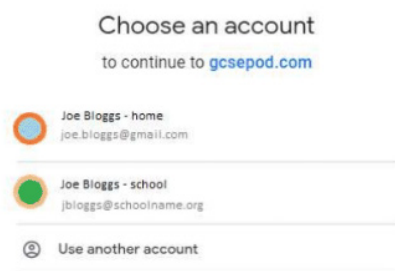

# ACTIVATING YOUR ACCOUNT THROUGH GOOGLE

1.

Go to GCSEPod.com  
and click **Login**

2.

Click the sign in with  
Google button

3. Choose your account  
& enter your password

4. Complete the form to set  
your account details