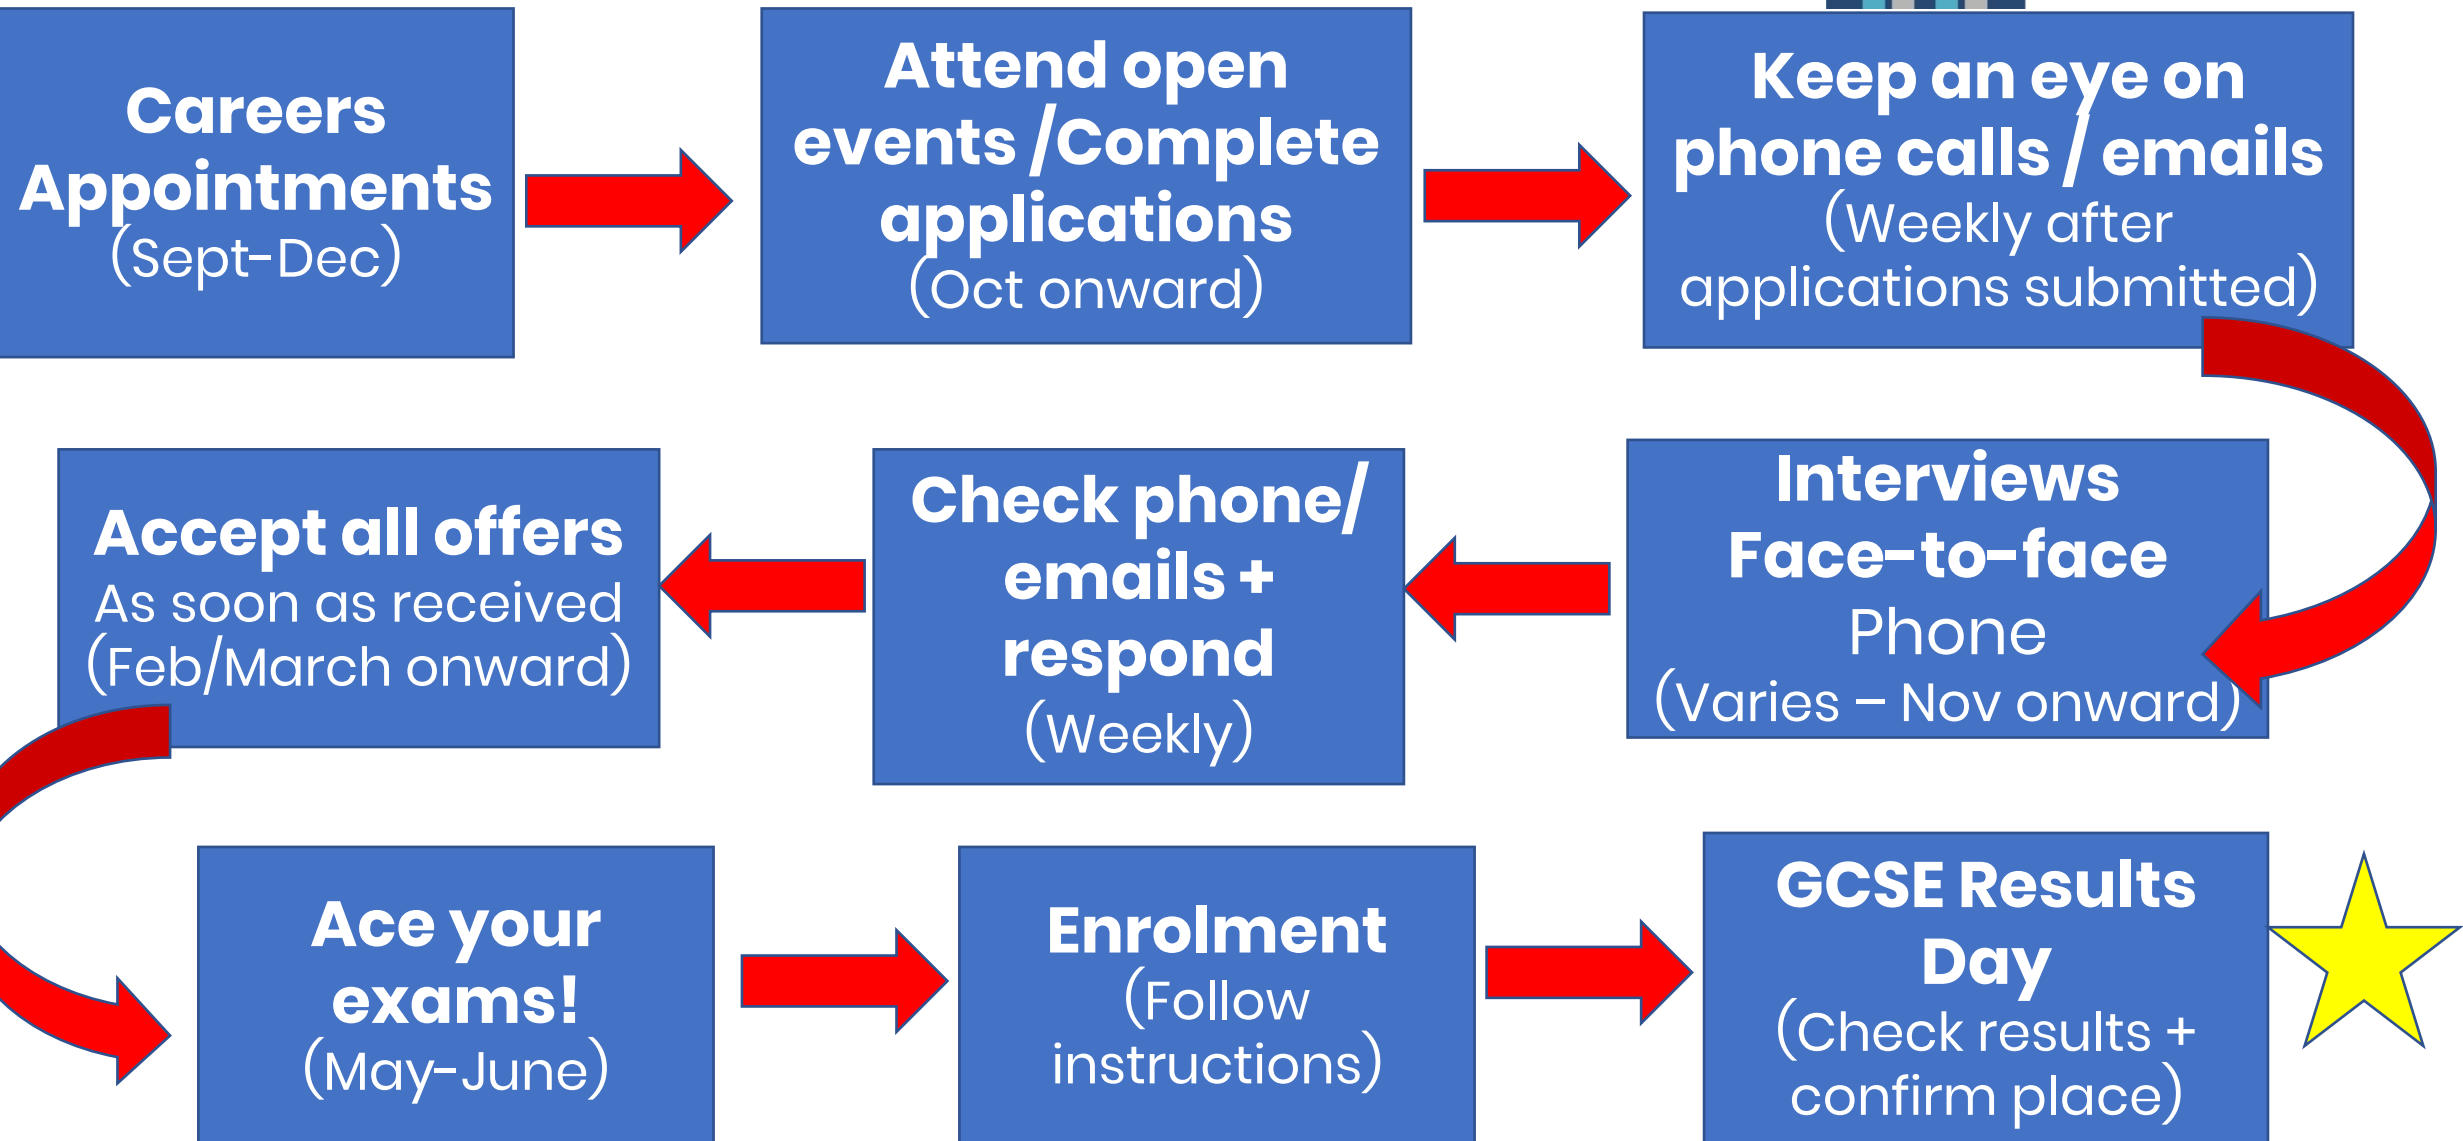

✓ Apply for at least 3 options **AS** soon as you can:

- Sixth Form + other Sixth Form/s and/or college/s
- College + other Colleges and/or Sixth Form/s
- Apprenticeships / Traineeships + college/s +/- Sixth Forms – do not apply for just one

Consider your potential **GSCE / BTEC Level 2** grades + entry requirements – you can apply for a variety of places which will cover all eventualities on **GCSE RESULTS DAY** 😊

Timeline – Year 11

MAIDEN ERLEGH
TRUST

Everyone...

To apply to at least x1 college!

Local F.E. colleges

Top tips

- **Look ahead**
- **write down dates (especially application deadlines)**
- **Book and attend events (add to your calendar)**
- **Apply to 3 or more places (different entry requirements)**